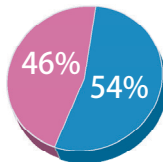

■ Users & Views

We have more than 30,000 visitors monthly, and the core users whose age bracket ranges between 20's to 40's mostly live in Japan. Given the fact that we only carry stories related to the Philippines, our visiting users to some extent are those who have of great interests in the country. We are gathering data from our questionnaires to find out more details of the varied interests, and therefore they are highly potential foreign visitors to the Philippines and are tough consumers.

*Unique Users (Average monthly web visitors)

30,000~35,000 UU

*Page Views

300,000~500,000 PV

Internet Related services such as Email Newsletter, Twitter, Facebook BBS – provide real-time contact with Japanese readers

*Gender

Male: 54%
Female: 46%

Web Portal: (Access by countries)

70%: Japan
26%: Philippines
4%: Others

Age group

18-24: 28%
25-34: 34%
35-44: 16%
45-54: 13%
55-64: 6%
65- : 3%

■ Price list of Online Ads

We have various types of banner ads and we can also do advertorial in our site, creating pages using our editorial resources for your needs, products or services.