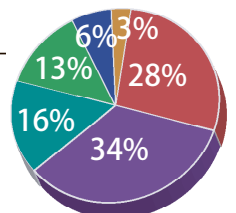

■ Users & Views

We have more than 30,000 visitors monthly, and the core users whose age bracket ranges between 20's to 40's mostly live in Japan. Given the fact that we only carry stories related to the Philippines, our visiting users to some extent are those who have of great interests in the country. We are gathering data from our questionnaires to find out more details of the varied interests, and therefore they are highly potential foreign visitors to the Philippines and are tough consumers.

*Unique Users (Average monthly web visitors)

30,000~35,000 UU

*Page Views

300,000~500,000 PV

Internet Related services such as Email Newsletter, Twitter, Facebook BBS – provide real-time contact with Japanese readers

*Gender

Male: 54%
Female: 46%

Web Portal: (Access by countries)

70%: Japan
26%: Philippines
4%: Others

Age group

18-24: 28%
25-34: 34%
35-44: 16%
45-54: 13%
55-64: 6%
65- : 3%

■ Price list of Online Ads

We have various types of banner ads and we can also do advertorial in our site, creating pages using our editorial resources for your needs, products or services.

Top Super Banner

Size: 728×90 px
Price: JPY 70,000
PHP (The prices are subject to change due to exchange rate fluctuations.)
Duration: 1 month
Place: Next to our logo in the header space

Side Rectangle

Size: 300×250 px
Price: JPY 60,000
PHP (The prices are subject to change due to exchange rate fluctuations.)
Duration: 1 month
Place: Top of the side bar