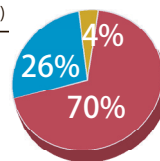

■ Users & Views

We have more than 30,000 visitors monthly, and the core users whose age bracket ranges between 20's to 40's mostly live in Japan. Given the fact that we only carry stories related to the Philippines, our visiting users to some extent are those who have of great interests in the country. We are gathering data from our questionnaires to find out more details of the varied interests, and therefore they are highly potential foreign visitors to the Philippines and are tough consumers.

*Unique Users (Average monthly web visitors)

30,000~35,000 UU

*Page Views

300,000~500,000 PV

Internet Related services such as Email Newsletter, Twitter, Facebook BBS – provide real-time contact with Japanese readers

*Gender

Male: 54%
Female: 46%

Web Portal: (Access by countries)

70%: Japan
26%: Philippines
4%: Others

Age group

18-24: 28%
25-34: 34%
35-44: 16%
45-54: 13%
55-64: 6%
65- : 3%

■ Price list of Online Ads

We have various types of banner ads and we can also do advertorial in our site, creating pages using our editorial resources for your needs, products or services.